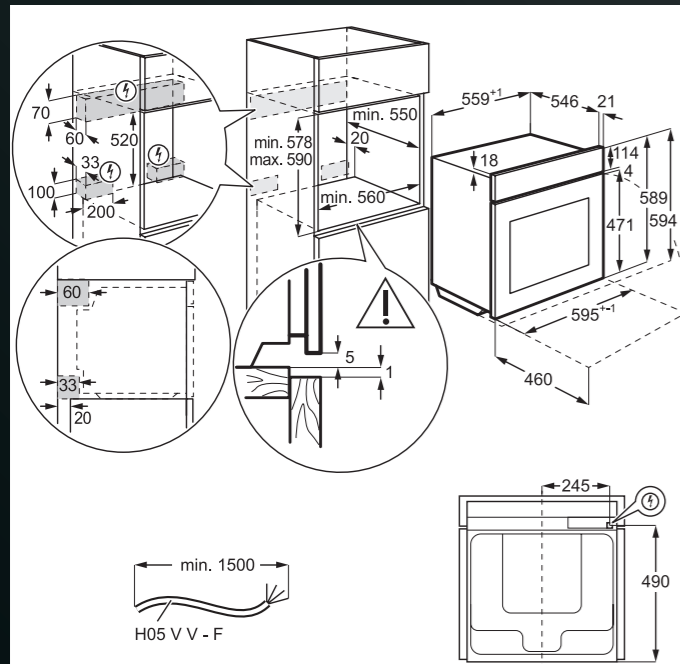

MULTIFUNKČNÍ TROUBY

Platí pro tyto modely:

BSK999330T
BPK949330T
BSK999330M
BSK988330M
BSE988330M
BSK792320M
BSE792320B
BPK351160M
BPS351160M
BCK455350M
BCE455350M
BEK546320M
BEE542320M
BEB351110M
BES351110M
BEB351110B

BCS331150M
BES331110B
BSK792380M
BSE792380M
BSE792380B
BSK782380M
BSE782380M
BPK742380M
BPE742380M
BPE742380B
BPE556360M
BCK556360M
BCE556360M
BCK548360M
BPE546360M